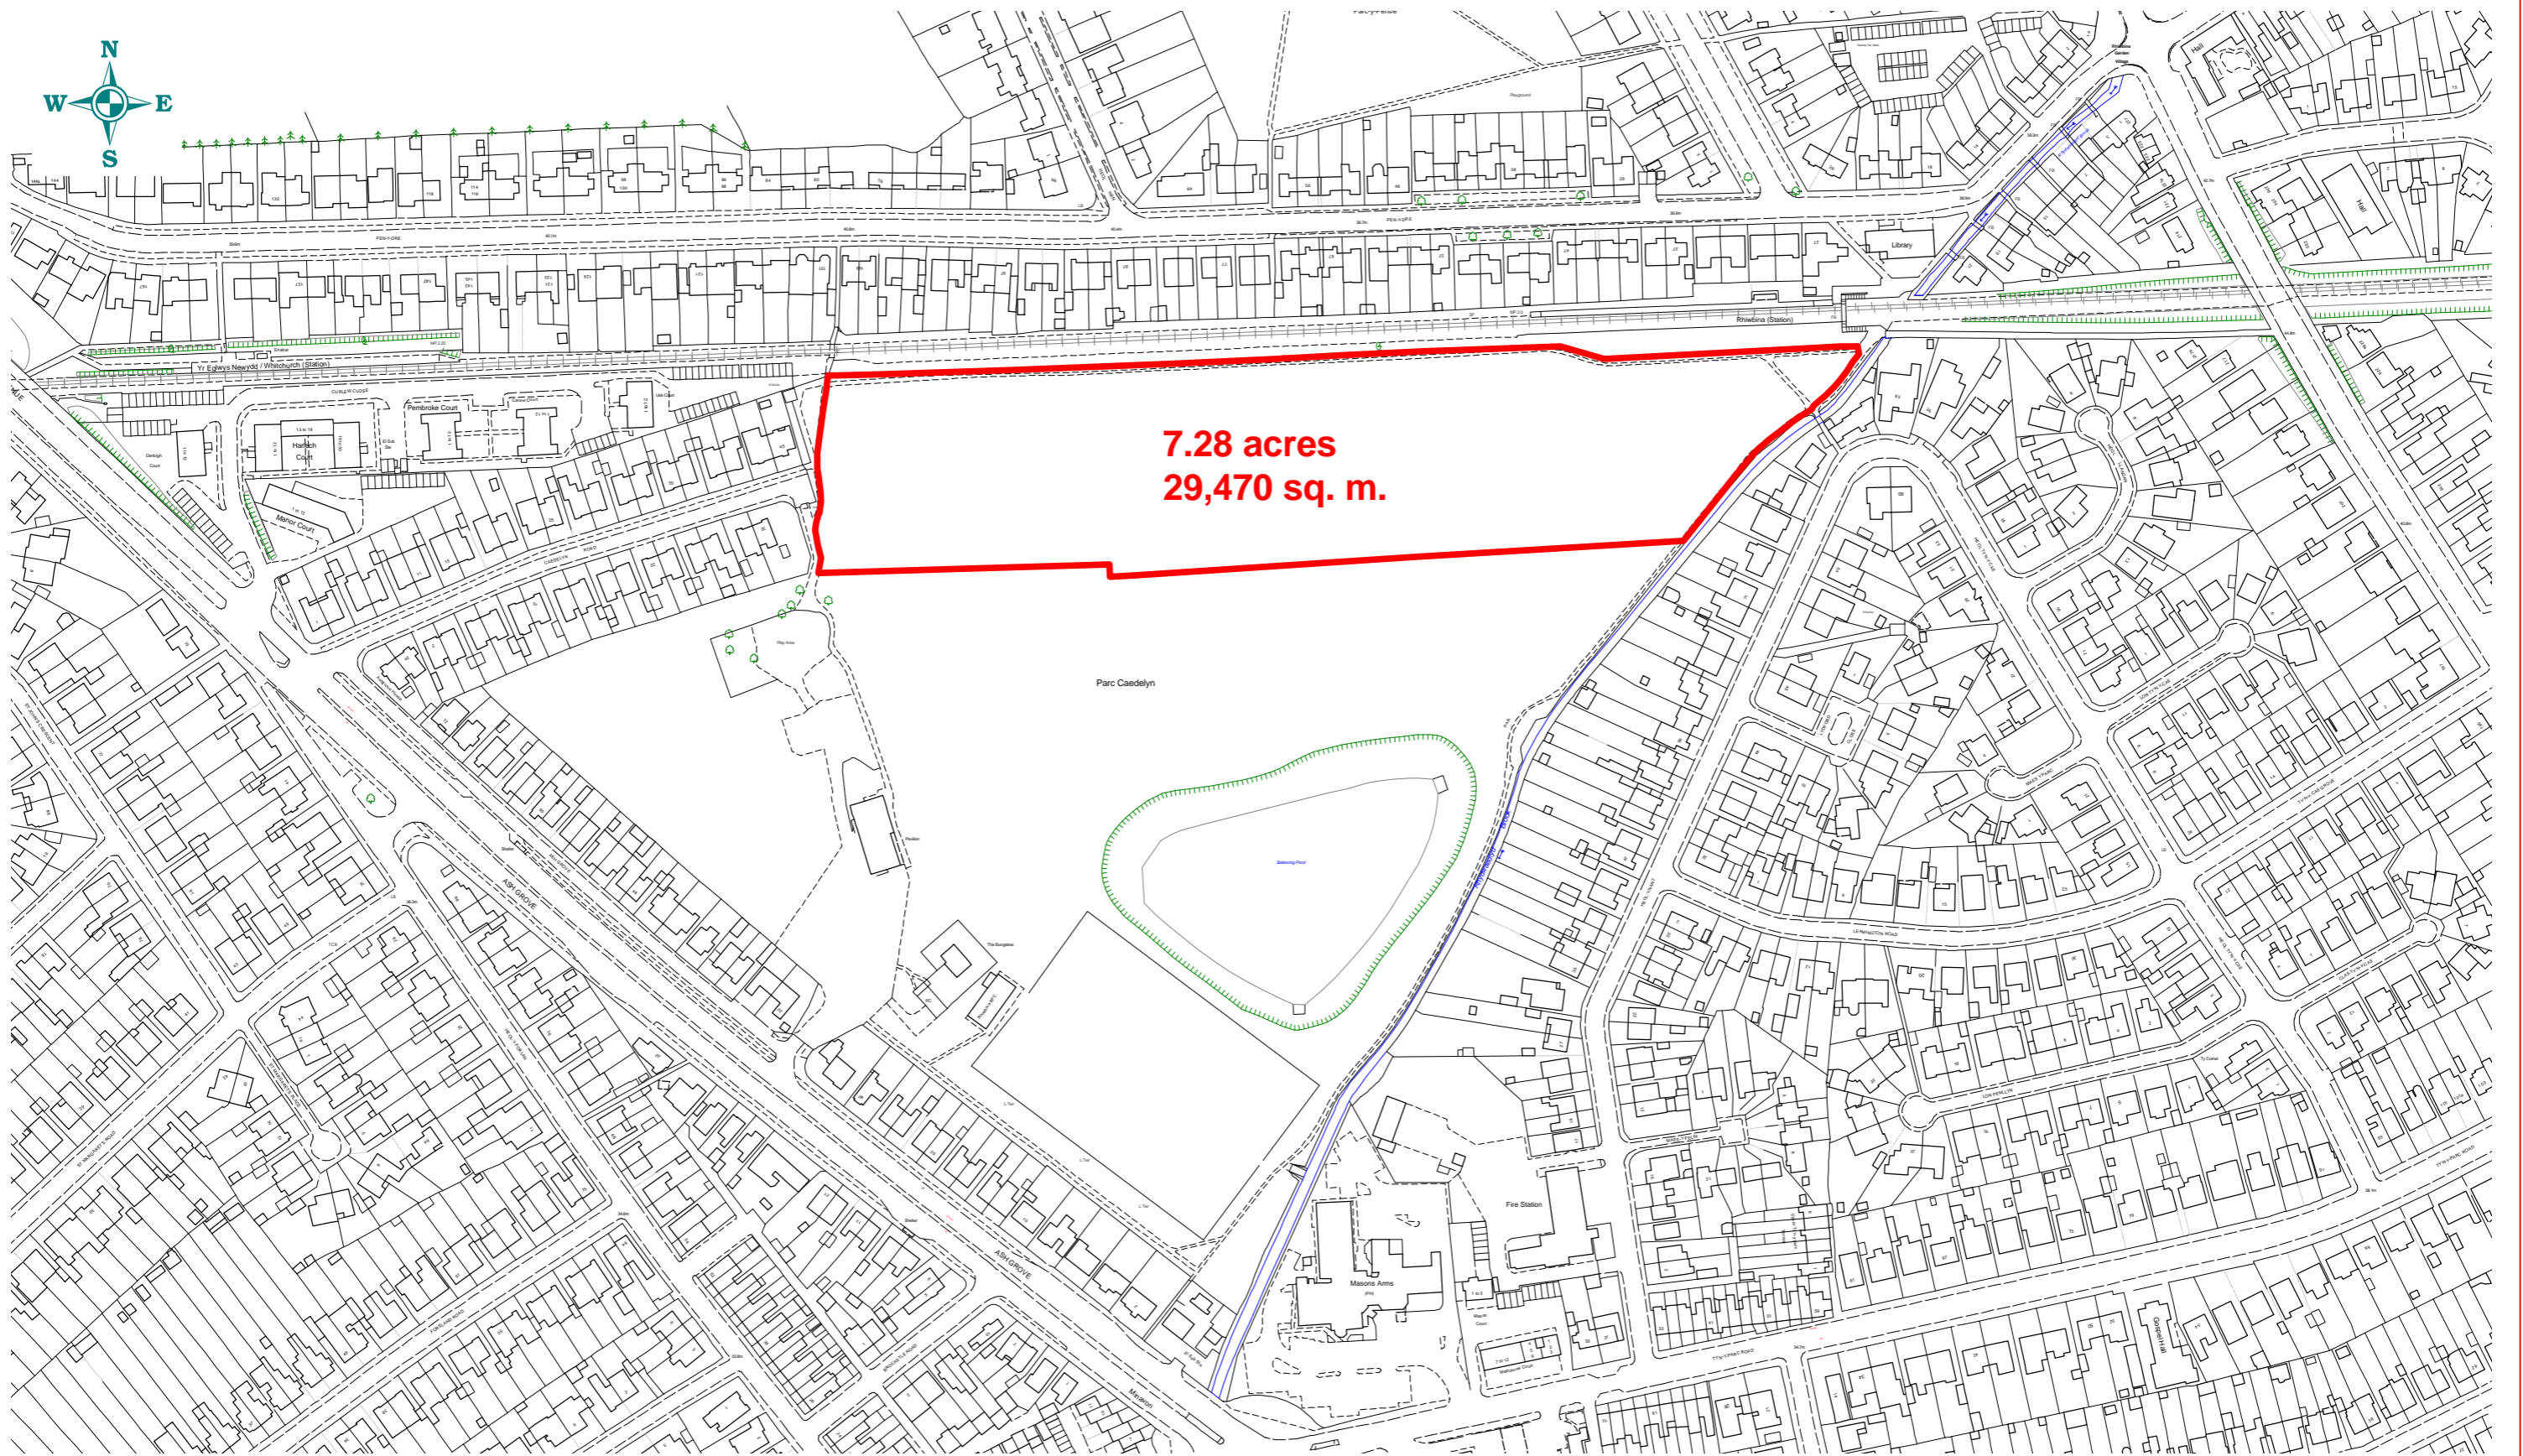

Caedelyn Park - Appendix B2

© Hawffraint y Goron Cedwir pob hawl. Y data ar y map yw'r wybodaeth orau sydd ar gael ac mae er gwybodaeth yn unig. Tra gwneir pob ymdrech i sicrhau ei gywirdeb, ni ellir gwarantu hyn. Nid yw'r Cyngor yn derbyn cyfrifoldeb am unrhyw wallau ar y map a dylai defnyddwyr gyrchu eu cyngor arbenigol eu hunain ar unrhyw wybodaeth a ddangosir ynddo. 100023376 (2019)

© Crown Copyright. All Rights Reserved. The data provided on this map is the best available and is for information purposes only. Whilst every effort is made to ensure its accuracy no warranty can be given. The Council accepts no responsibility for any inaccuracies on this map and users should obtain their own expert advice on any information shown in it. 100023376 (2019)